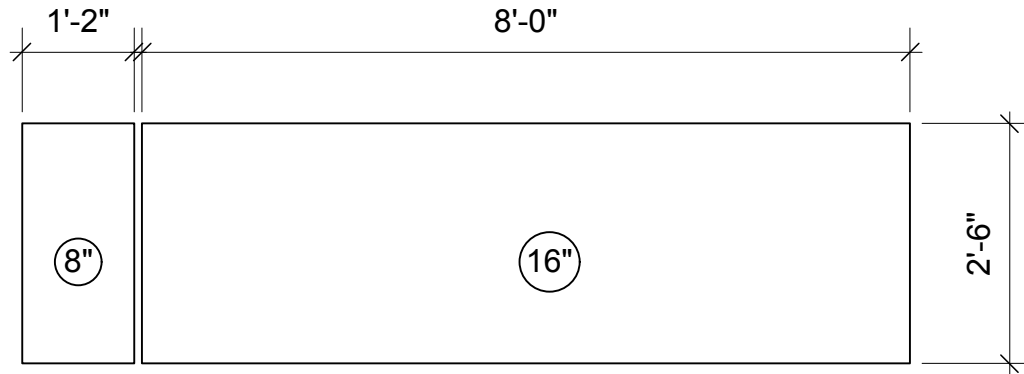

Top View

Front View

Platform Edge-Cover 2x4 Frame and plywood edge with 1/8" masonite.

Printed Image: Attach to Masonite with spray adhesive. See Painter's elevation.

Make 2

Producing Organization	Production Title	Designer	Drawing Information	Scale	Backup Singer Platforms	Drawing Number
Northfield Schools	2015 Rock N Roll Revival	Brian Bjorklund	Date 1/18/15 Drawn By: B. Bjorklund 11/22/14	1/2"=1'-0"		9 of 9