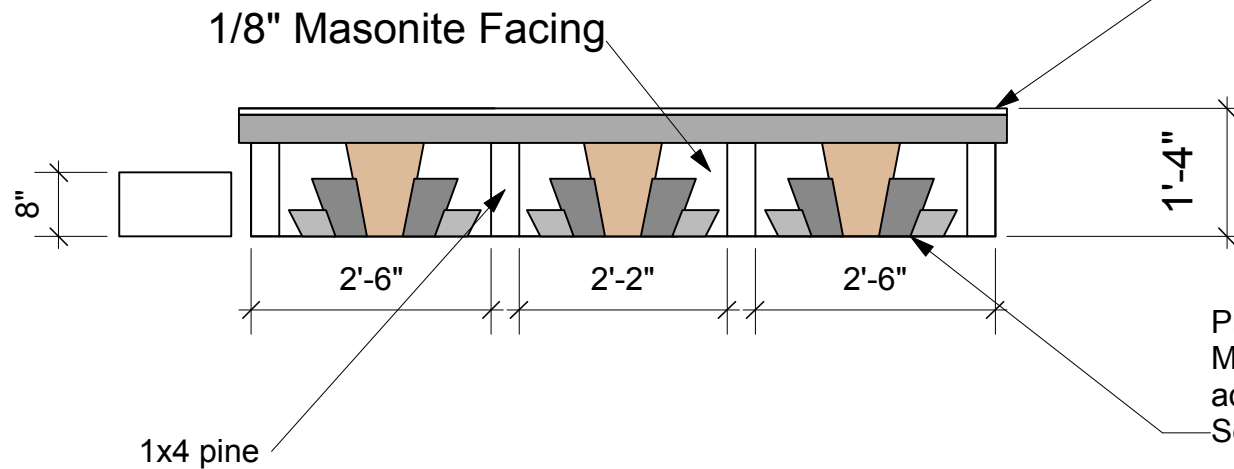

Top View

Front View

Platform Edge-Cover 2x4 Frame and plywood edge with 1/8" masonite.

Printed Image: Attach to Masonite with spray adhesive. See Painter's elevation.

Make 2

Producing Organization	Production Title	Designer	Drawing Information	Scale	Backup Singer Platforms	Drawing Number
Northfield Schools	2015 Rock N Roll Revival	Brian Bjorklund	Date 1/18/15 Drawn By: B. Bjorklund 11/22/14	1/2"=1'-0"		9 of 9